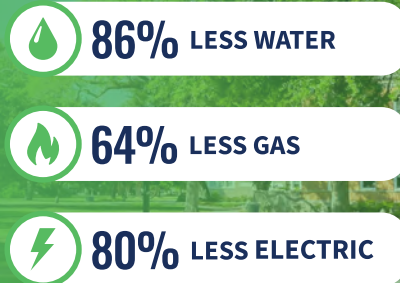

A SUSTAINABLE LAUNDRY OPTION

WORKING WITH EDUCATIONAL INSTITUTIONS THROUGHOUT THE NORTHEAST TO MINIMIZE OUR ENVIRONMENTAL IMPACT.

Our ongoing commitment is to reduce our carbon footprint. We collaborate closely with leading educational institutions across the northeast to pursue this shared objective. The Campus Laundry is an eco-friendly alternative to on campus washers and dryers, cutting down on water, gas, and electricity consumption.